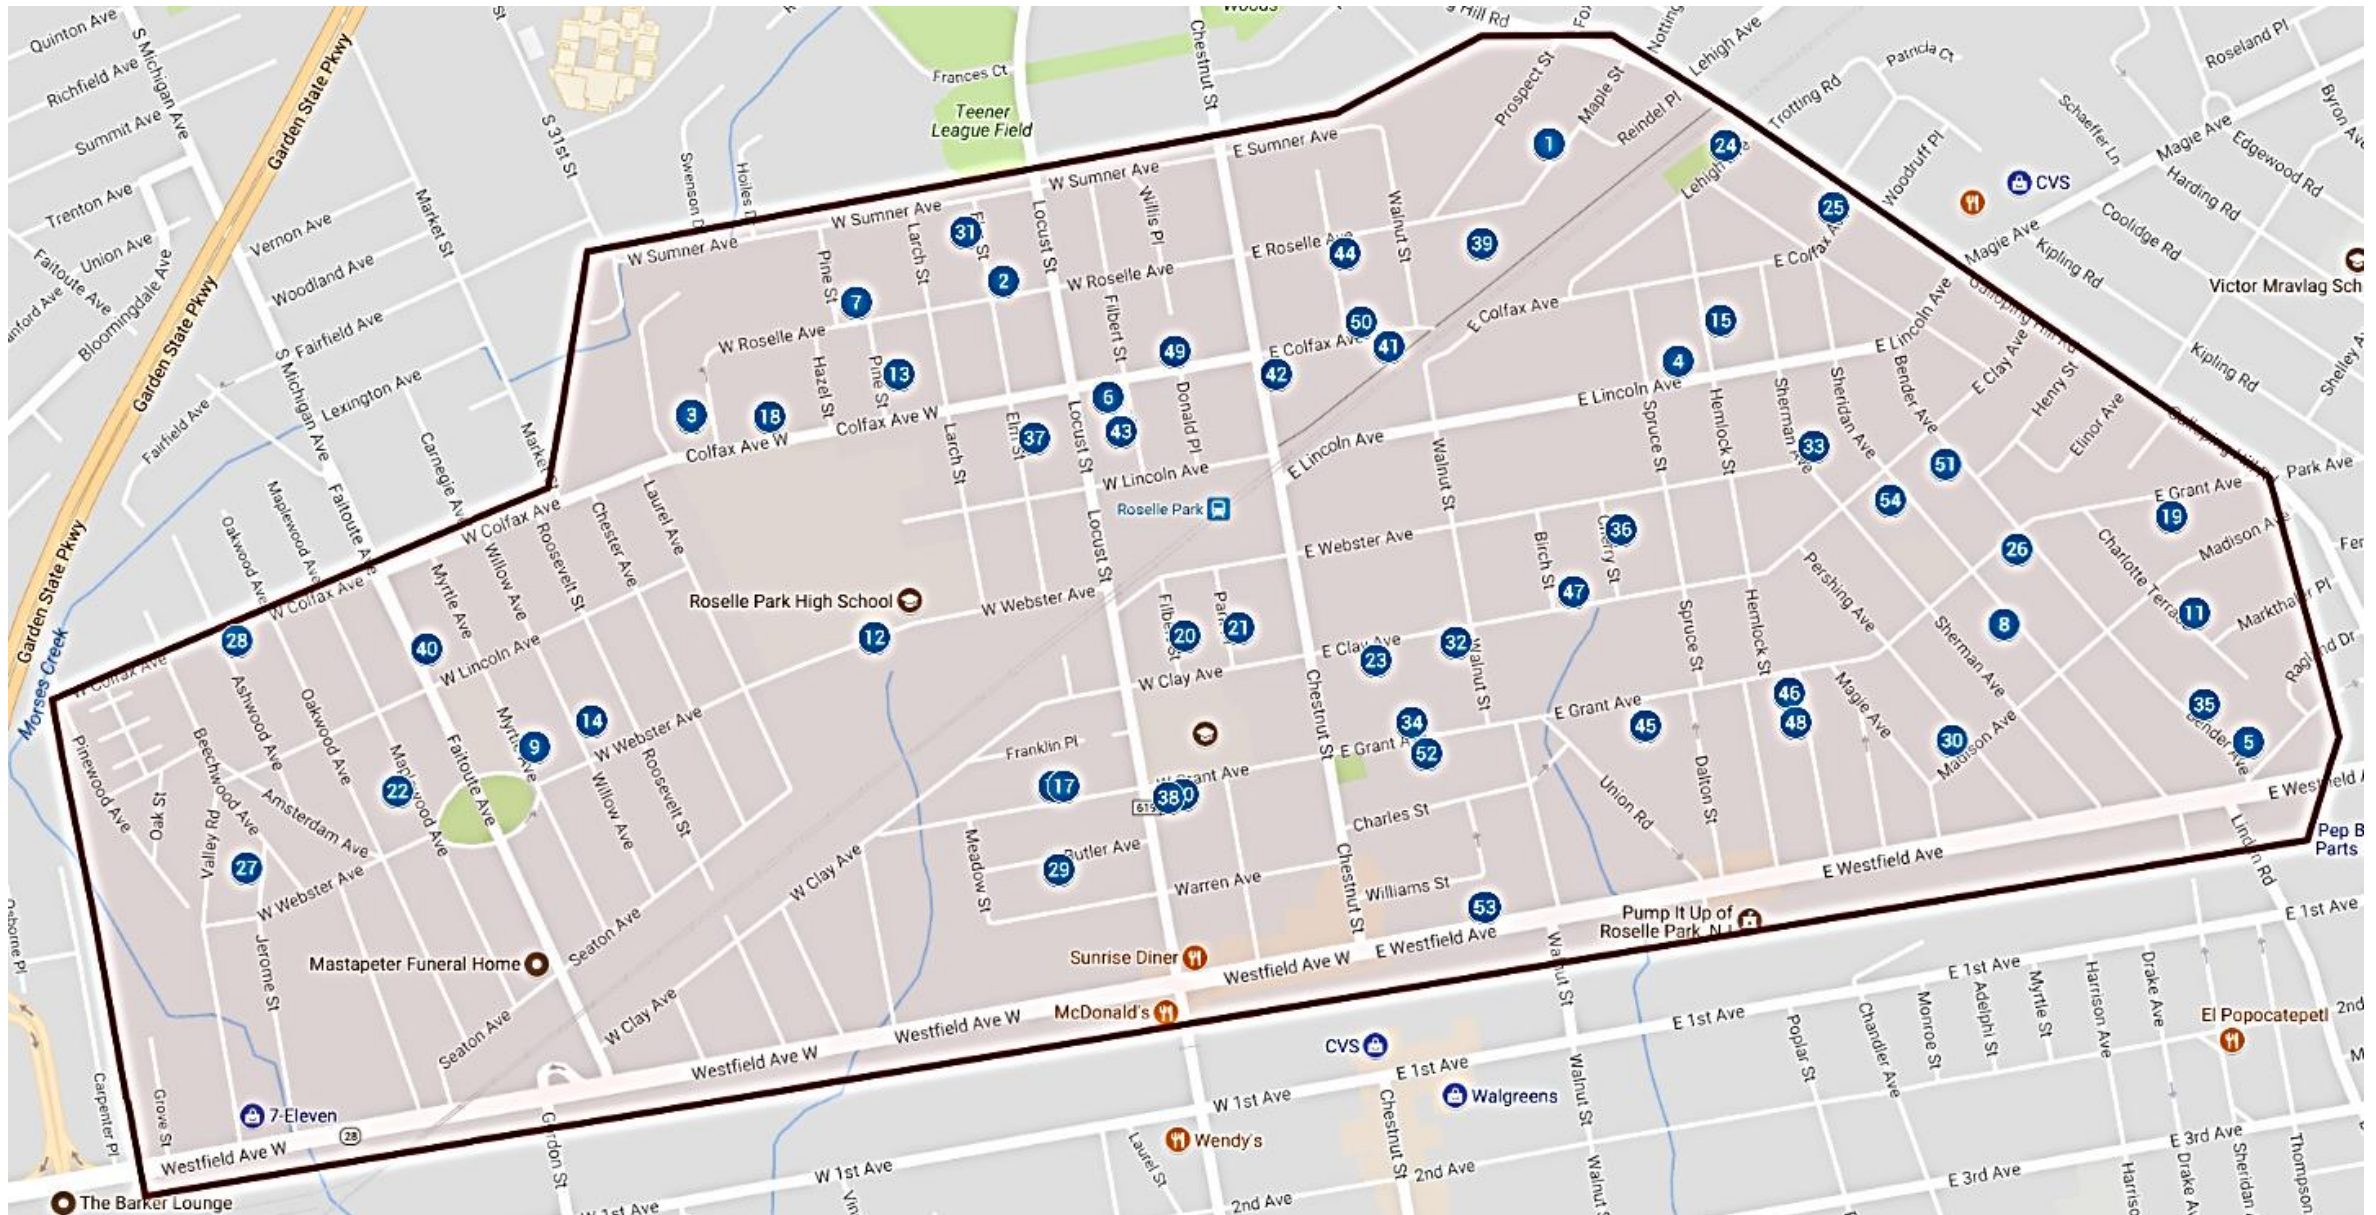

# BOROUGH-WIDE GARAGE SALE: OCTOBER 14, 2017 (9AM – 6PM)

## MAP & ADDRESS LIST

**SEE REVERSE SIDE FOR ADDRESS LIST**

103 Bender Ave  
113 Bender Ave  
332 Bender Ave  
164 Berwyn St  
150 Berwyn St  
134 Butler Ave  
141 Charlotte Terrace  
425 Cherry St  
627 Chestnut St  
22 East Clay Ave  
141 East Clay Ave  
44 East Colfax Ave  
54 West Colfax Ave  
23 West Colfax Ave  
225 West Colfax Ave  
514 West Colfax Ave  
619 Elm St  
824 Elm St  
611 Faitoute Ave  
411 Filbert St  
616 Filbert St  
702 Galloping Hill Rd  
31 East Grant Ave  
36 East Grant Ave  
158 East Grant Ave  
414 East Grant Ave  
554 East Grant Ave  
54 West Grant Ave  
58 West Grant Ave  
125 West Grant Ave  
129 West Grant Ave  
701 Hamilton Pl  
621 Hemlock St

514 Jerome St  
319 Lehigh Ave  
213 East Lincoln Ave  
181 Maple St  
516 Maplewood Ave  
511 Myrtle Ave  
411 Park Pl  
206 Pershing Ave  
711 Pine St  
36 East Roselle Ave  
128 East Roselle Ave  
4 West Roselle Ave  
115 West Roselle Ave  
165 West Roselle Ave  
226 Sheridan Ave  
336 Sheridan Ave  
429 Sherman Ave  
328 Walnut St  
209 West Webster Ave  
55 East Westfield Ave  
511 Willow Ave

**Includes Registered Locations as of  
Wednesday, 10/11/2017**

**Visit [www.rosellepark.net](http://www.rosellepark.net) for updated map as of  
Friday, 10/13/17**